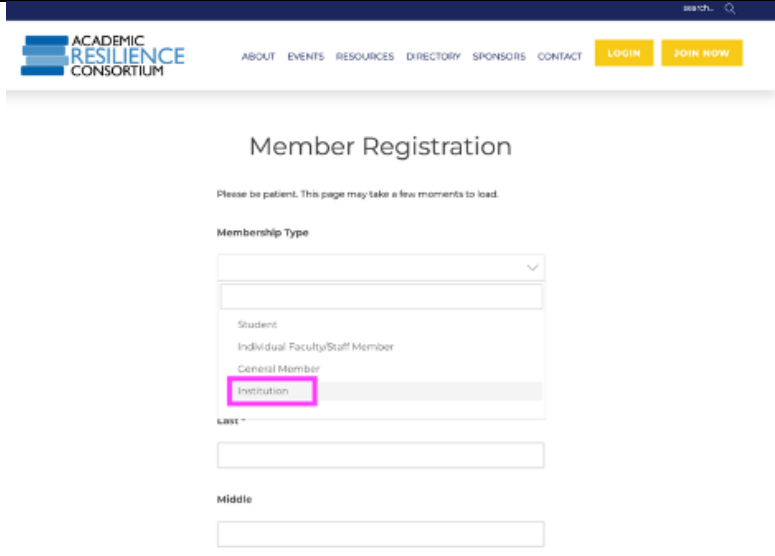

**Academic Resilience Consortium**  
<https://academicresilience.org>

With an institutional membership, all ECU faculty, staff, and students can access the Academic Resilience Consortium (ARC) at no cost. Academic resilience can be broadly defined in terms of capacities such as persistence, creativity, emotional intelligence, grit, thriving, cognitive flexibility, agency, flourishing, adaptation, addressing social justice and equity, learning from failure and success, and overcoming adversity. ARC fosters a collaborative community focused on enhancing academic resilience, supporting trauma-informed teaching, and supporting all students in their educational journeys. Use your ECU username and password to create your account and get access to the plethora of resources offered through ARC. Note: Memberships take at least 24 hours to activate, so you will not have access to ARC immediately after creating your account. Contact Kerri Flinchbaugh ([flinchbaughk@ecu.edu](mailto:flinchbaughk@ecu.edu)) with any questions.

**First, create your ARC account.**

<p><b>Directions</b></p>	
<p>Start on the <a href="#">ARC homepage</a>.</p>	

Select [Join Now!](#) to create your account, username, and password.

In Membership Registration, select 'Institutional' for type of membership.