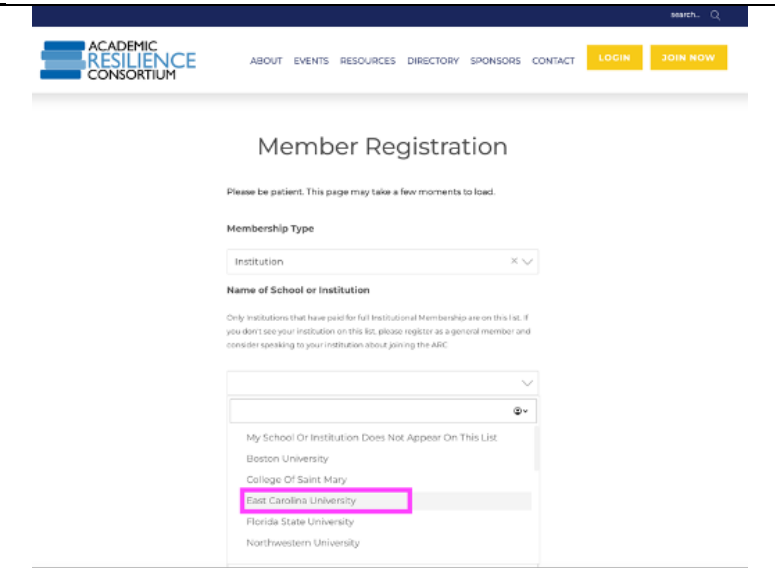

**Academic Resilience Consortium**  
<https://academicresilience.org>

With an institutional membership, all ECU faculty, staff, and students can access the Academic Resilience Consortium (ARC) at no cost. Academic resilience can be broadly defined in terms of capacities such as persistence, creativity, emotional intelligence, grit, thriving, cognitive flexibility, agency, flourishing, adaptation, addressing social justice and equity, learning from failure and success, and overcoming adversity. ARC fosters a collaborative community focused on enhancing academic resilience, supporting trauma-informed teaching, and supporting all students in their educational journeys. Use your ECU username and password to create your account and get access to the plethora of resources offered through ARC. Note: Memberships take at least 24 hours to activate, so you will not have access to ARC immediately after creating your account. Contact Kerri Flinchbaugh ([flinchbaughk@ecu.edu](mailto:flinchbaughk@ecu.edu)) with any questions.

**First, create your ARC account.**

<p><b>Directions</b></p>	
<p>Start on the <a href="#">ARC homepage</a>.</p>	

Select [Join Now!](#) to create your account, username, and password.

In Membership Registration, select 'Institutional' for type of membership.

Select 'East Carolina University' for Name of Institution.

Input your information.

**CONTACT INFO**

First \*

Last \*

Middle

Title

Email \*